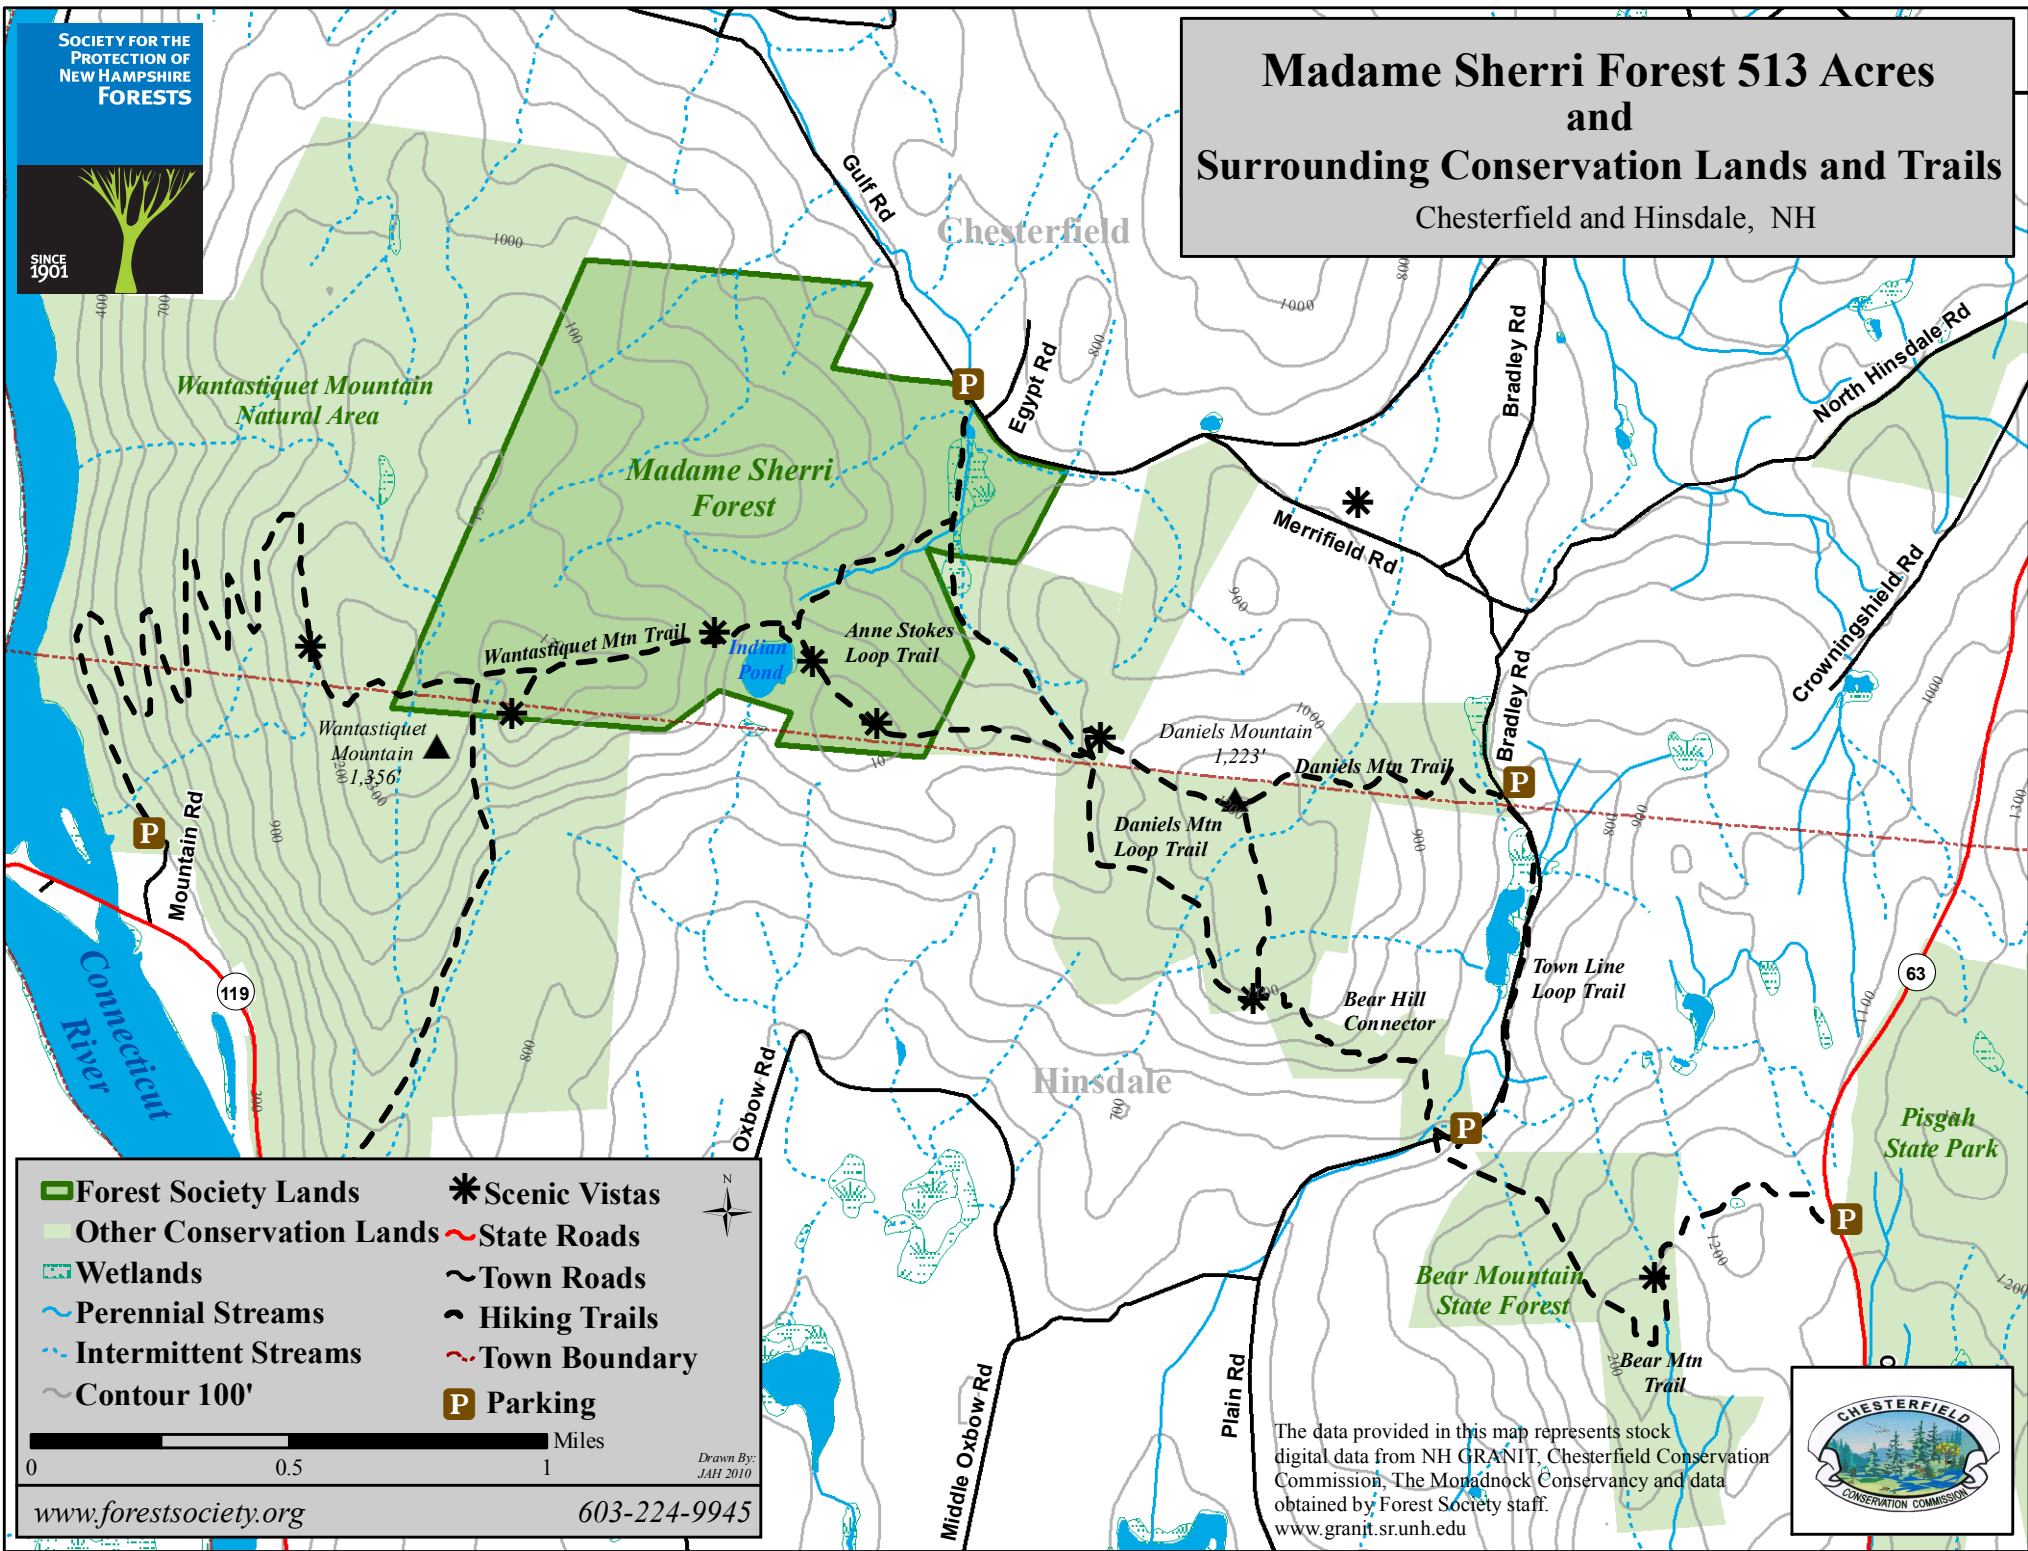

Madame Sherri Forest 513 Acres and Surrounding Conservation Lands and Trails

Chesterfield and Hinsdale, NH

Forest Society Lands	Scenic Vistas	N
Other Conservation Lands	State Roads	
Wetlands	Town Roads	Miles
Perennial Streams	Hiking Trails	
Intermittent Streams	Town Boundary	0 0.5 1
Contour 100'	Parking	

Drawn By: JAH 2010

The data provided in this map represents stock digital data from NH GRANIT, Chesterfield Conservation Commission, The Monadnock Conservancy and data obtained by Forest Society staff.
www.granit.sr.unh.edu